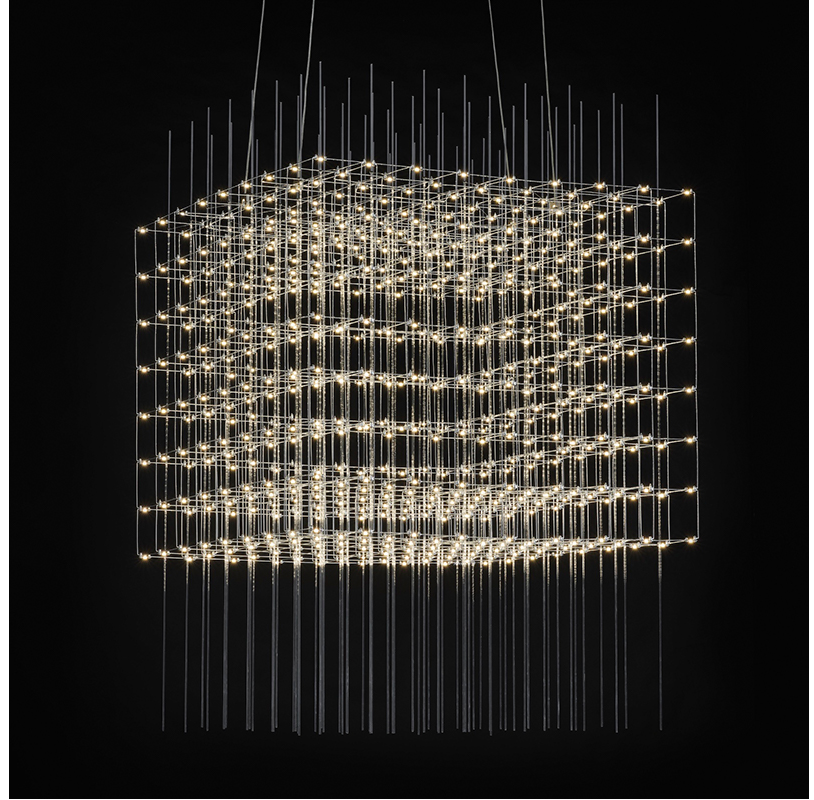

COSMOS SQUARE SUSPENSION

D101743-

base number LED Color Finish
 Dimming Temperature Options

- To build a product code in our configurator select the specify button on the base model # product page
- To build a manual product code on this datasheet choose from the options listed below in blue font and add the suffix to the base model #

GENERAL

Series: Cosmos Square
 Brand: Quasar
 Division: Design
 Mounting Type: Suspension
 Mounting Location: Ceiling
 Subcategory: Ambient

PHYSICAL

Shape: Square
 Length (mm): 1000
 Length (in): 39 ³/₈"
 Width (mm): 1000
 Width (in): 39 ³/₈"
 Height (mm): 850
 Height (in): 33 ⁷/₁₆"
 Max. Overall Height (mm): 2850
 Max. Overall Height (in): 112 ³/₁₆"
 Light Distribution: Omnidirectional
 Weight (kg): 24
 Weight (lbs): 52.91
[Fixture Finish: NIC / BRA / BBR](#)
 Fixture Material: Metal
 Cable Details: 2000mm Cable
 Upon Request: Custom Sizes Optional Dowlight upon request

COSMOS SQUARE SUSPENSION

D101743-

PROJECT _____

TYPE _____

SPECIFIER _____

QUANTITY _____

DATE _____

D

GENERAL

Series: Cosmos Square
 Brand: Quasar
 Division: Design
 Mounting Type: Suspension
 Mounting Location: Ceiling
 Subcategory: Ambient

PHYSICAL

Shape: Square
 Length (mm): 1000
 Length (in): 39 ³/₈"
 Width (mm): 1000
 Width (in): 39 ³/₈"
 Height (mm): 850
 Height (in): 33 ⁷/₁₆"
 Max. Overall Height (mm): 2850
 Max. Overall Height (in): 112 ³/₁₆"
 Light Distribution: Omnidirectional
 Weight (kg): 24
 Weight (lbs): 52.91
 Fixture Finish: [NIC / BRA / BBR](#)
 Fixture Material: Metal
 Cable Details: 2000mm Cable
 Upon Request: Custom Sizes Optional Dowlight upon request