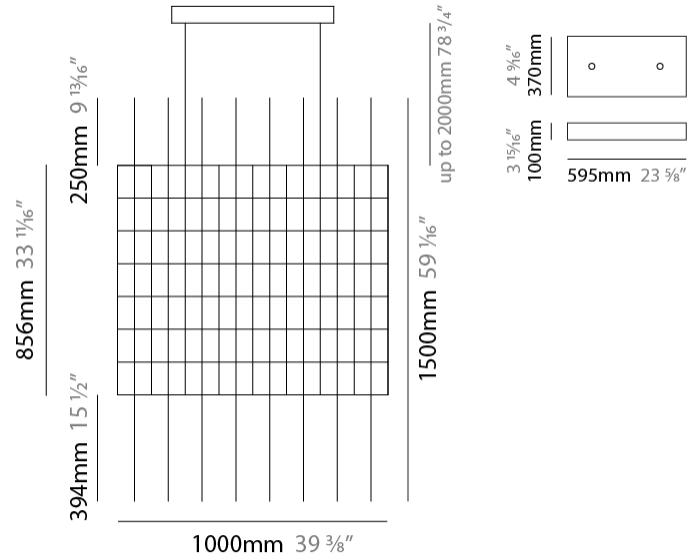

GENERAL

Series: Cosmos Square
 Brand: Quasar
 Division: Design
 Mounting Type: Suspension
 Mounting Location: Ceiling
 Subcategory: Ambient

PHYSICAL

Shape: Square
 Length (mm): 1000
 Length (in): 39 ³/₈"
 Width (mm): 1000
 Width (in): 39 ³/₈"
 Height (mm): 850
 Height (in): 33 ⁷/₁₆"
 Max. Overall Height (mm): 2850
 Max. Overall Height (in): 112 ³/₁₆"
 Light Distribution: Omnidirectional
 Weight (kg): 24
 Weight (lbs): 52.91
[Fixture Finish: NIC / BRA / BBR](#)
 Fixture Material: Metal
 Cable Details: 2000mm Cable
 Upon Request: Custom Sizes Optional Dowlight upon request

LED

Number of LEDs: 548
[Color Temperature \(°K\): 2400 / 2800](#)
 Max. Delivered Lumen (lm): 16440 (2800K)
 CRI: >90 CRI
 Lamp Life (hrs): 50000

OPTICAL

RATINGS AND CERTIFICATIONS

Certified By: Certified for North American Standards
 IP rating: IP20

GENERAL

Series: Cosmos Square
 Brand: Quasar
 Division: Design
 Mounting Type: Suspension
 Mounting Location: Ceiling
 Subcategory: Ambient

PHYSICAL

Shape: Square
 Length (mm): 1000
 Length (in): 39 ³/₈"
 Width (mm): 1000
 Width (in): 39 ³/₈"
 Height (mm): 850
 Height (in): 33 ⁷/₁₆"
 Max. Overall Height (mm): 2850
 Max. Overall Height (in): 112 ³/₁₆"
 Light Distribution: Omnidirectional
 Weight (kg): 24
 Weight (lbs): 52.91
 Fixture Finish: [NIC / BRA / BBR](#)
 Fixture Material: Metal
 Cable Details: 2000mm Cable
 Upon Request: Custom Sizes Optional Dowlight upon request